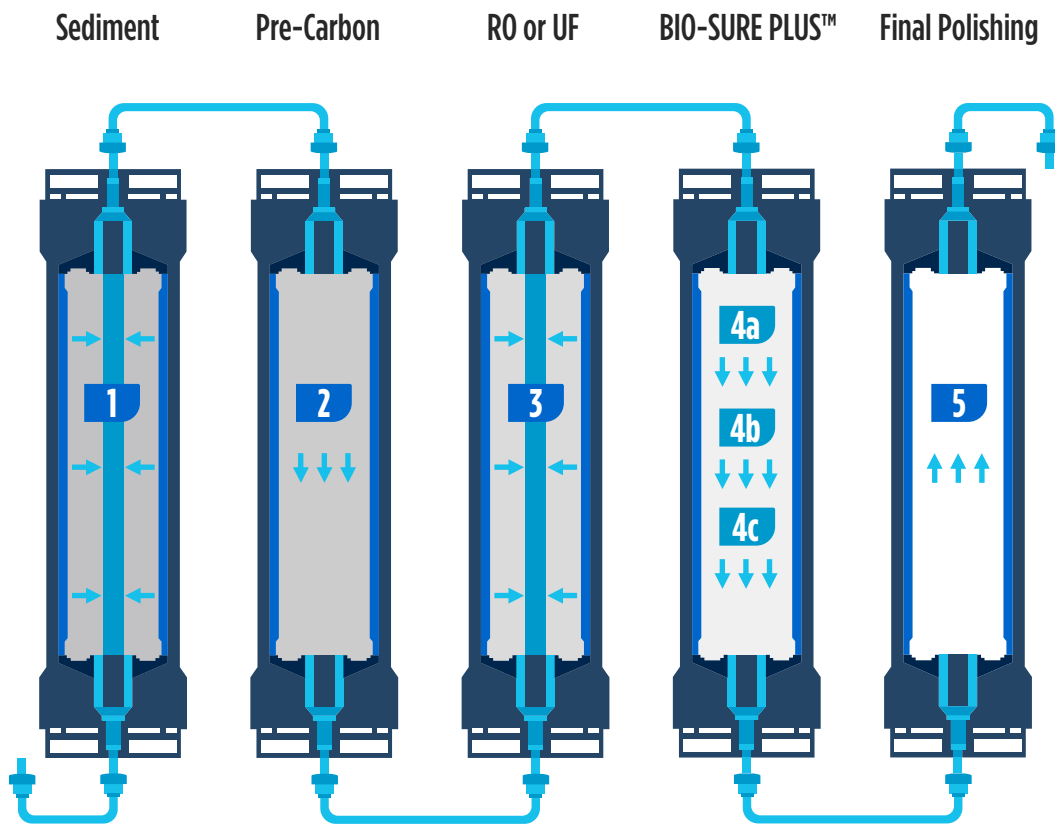

ADVANCED
TECHNOLOGY

ANTIMICROBIAL
PROTECTION

24/7 SYSTEM
MONITORING

BIO-SURE PLUS™ Multi-Stage Purification

1. Sediment Filter

Reduces particles such as dirt, silt, rust and pipe residue.

2. Pre-Carbon Filter

Reduces chlorine, chemicals and pesticides.

3. Reverse Osmosis (RO) or Ultra Filtration (UF) Membrane

Reduces such contaminants as solids, arsenic, pharmaceuticals, and metals.

4. BIO-SURE PLUS™ FILTER

4a. Restores/Adds Minerals & Electrolytes

More than 20 minerals and electrolytes are added.

4b. Enhances Alkalinity

Water is enhanced with minerals to increase alkalinity.

4c. Cleans Water

Colloidal silver is used to maintain the cleanliness of the waterway.